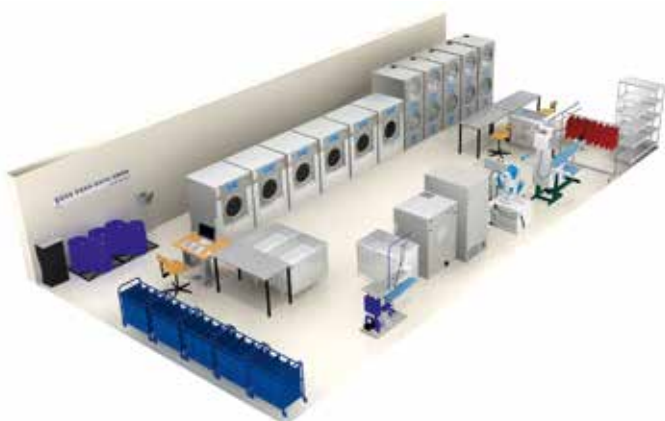

Passenger ship – 1,000 passengers

Machine set-up lagoon® Advanced Care set for valet laundry W4180H & T5350 and Finishing equipment plus 6 x W5240H, 5 x T5300S for the main laundry