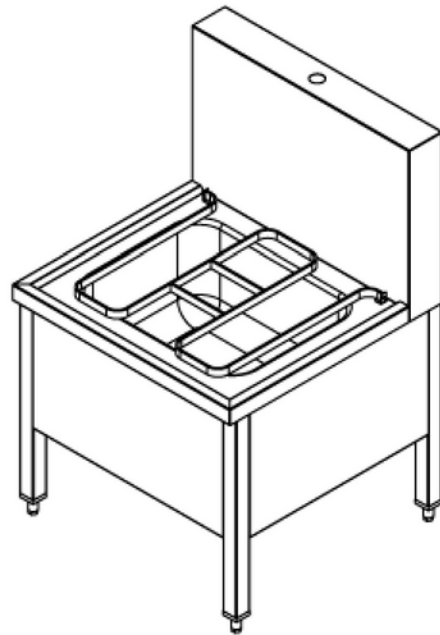

www.unoks.com
www.gemimutfagi.com
www.galleyequipments.com

Document No : DS00-15.00