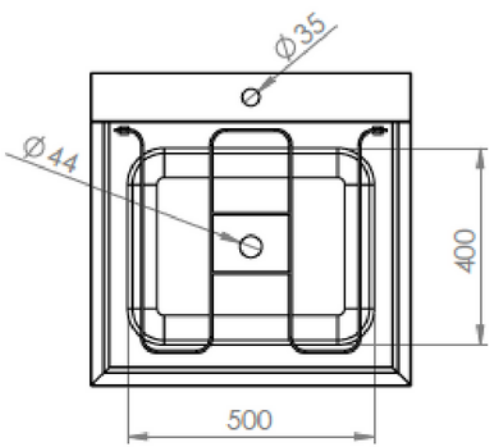

www.unoks.com
www.gemimutfagi.com
www.galleyequipments.com

Document No : DS00-15.00