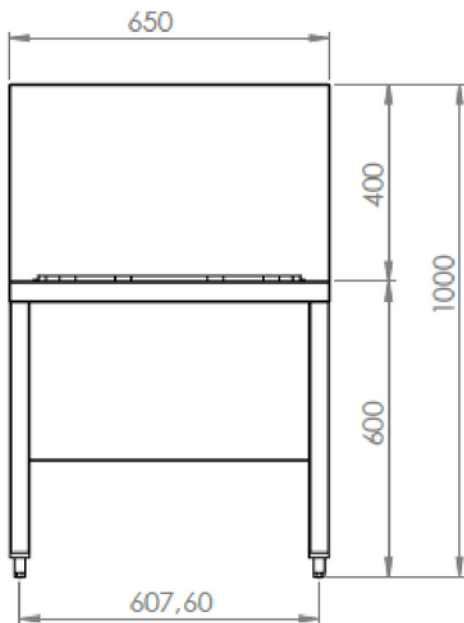

www.unoks.com
www.gemimutfagi.com
www.galleyequipments.com

Document No : DS00-15.00