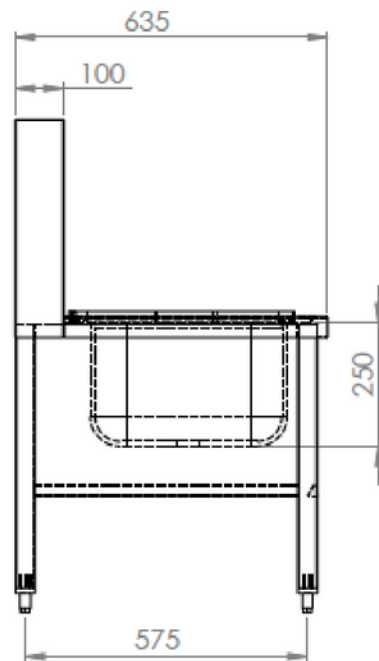

www.unoks.com
www.gemimutfagi.com
www.galleyequipments.com

Document No : DS00-15.00