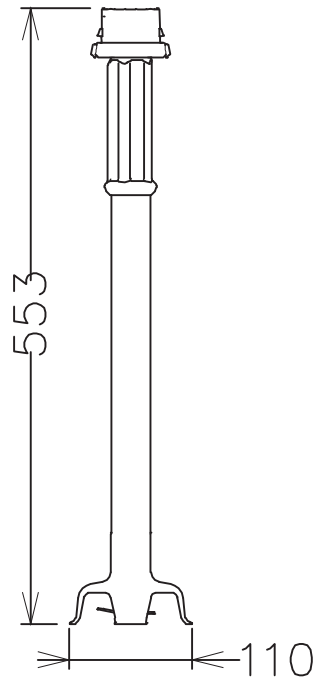

BP5555, 600375
15-01-24 (16:47)

TECHNICAL DATA

BP5555, 600375, 15-01-24 (16:47)

Model Number Specific	BP5555
Voltage (V)	230
Phase	1
Frequency (Hz)	50/60
Loading (kW)	0,55
Max Amps in Phase (A)	10
Width, net (mm)	138
Depth, net (mm)	120
Height, net (mm)	865
Weight, net (kg)	3,5
Weight, gross (kg)	4,8
Volume, net (m3)	0,01
Volume, gross (m3)	0,02
Noise level <(dB)	80

Visit us at www.loipart.com

DIMENSIONS

Model: BP5555 Rev. 1
BP6555
BP7555

FRONT

SIDE

TOP