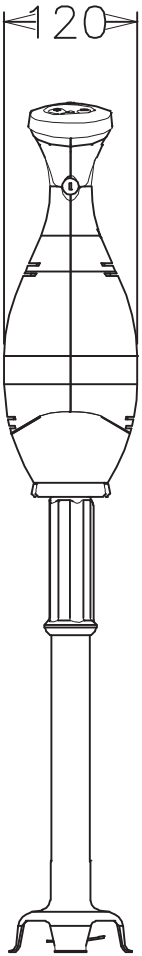

BP5555, 600375
15-01-24 (16:47)

TECHNICAL DATA

BP5555, 600375, 15-01-24 (16:47)

Model Number Specific	BP5555
Voltage (V)	230
Phase	1
Frequency (Hz)	50/60
Loading (kW)	0,55
Max Amps in Phase (A)	10
Width, net (mm)	138
Depth, net (mm)	120
Height, net (mm)	865
Weight, net (kg)	3,5
Weight, gross (kg)	4,8
Volume, net (m3)	0,01
Volume, gross (m3)	0,02
Noise level <(dB)	80

Visit us at www.loipart.com

DIMENSIONS

Model: BP5555 Rev. 1
BP6555
BP7555

FRONT

SIDE

TOP