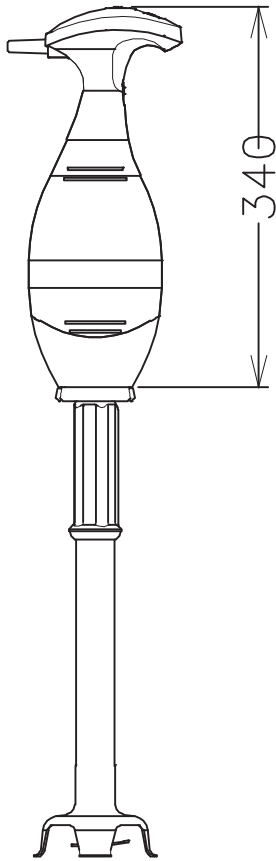

BP5555, 600375
15-01-24 (16:47)

TECHNICAL DATA

BP5555, 600375, 15-01-24 (16:47)

Model Number Specific	BP5555
Voltage (V)	230
Phase	1
Frequency (Hz)	50/60
Loading (kW)	0,55
Max Amps in Phase (A)	10
Width, net (mm)	138
Depth, net (mm)	120
Height, net (mm)	865
Weight, net (kg)	3,5
Weight, gross (kg)	4,8
Volume, net (m3)	0,01
Volume, gross (m3)	0,02
Noise level <(dB)	80

Visit us at www.loipart.com

DIMENSIONS

Model: BP5555 Rev. 1
BP6555
BP7555

FRONT

SIDE

TOP