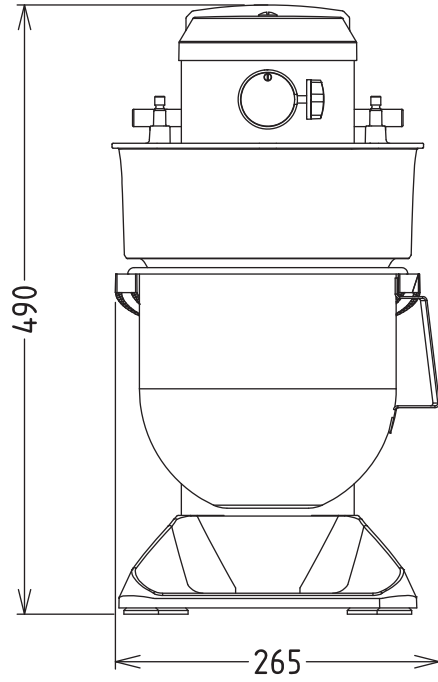

BE5BYA, 600193
15-01-24 (14:22)

Subject to change without notice
For correct installation, refer to the installation manual

TECHNICAL DATA

BE5BYA, 600193, 15-01-24 (14:22)

Model Number Specific	BE5BYA
Voltage (V)	230
Phase	1
Frequency (Hz)	50/60
Loading (kW)	0,45
Fuse (A)	10
IP Class	55
Capacity (L)	5
Capacity (kg)	1,5
Width, net (mm)	265
Depth, net (mm)	420
Height, net (mm)	490
Weight, net (kg)	17
Weight, gross (kg)	19
Volume, net (m3)	0,09
Volume, gross (m3)	0,12
Connection Cable, length (m)	2
Plug type	Schuko
Attachment drive	Yes
Installation, type	Table top model
Mixer, type	Planetary
Noise level <(dB)	71,1

Loipart SEA Pte Ltd, **Singapore**
Tel. +65 674 99 100, contact@loipart.sg

Visit us at www.loipart.com

DIMENSIONS

Model: BE5BYA Rev. 1

SIDE

FRONT

TOP