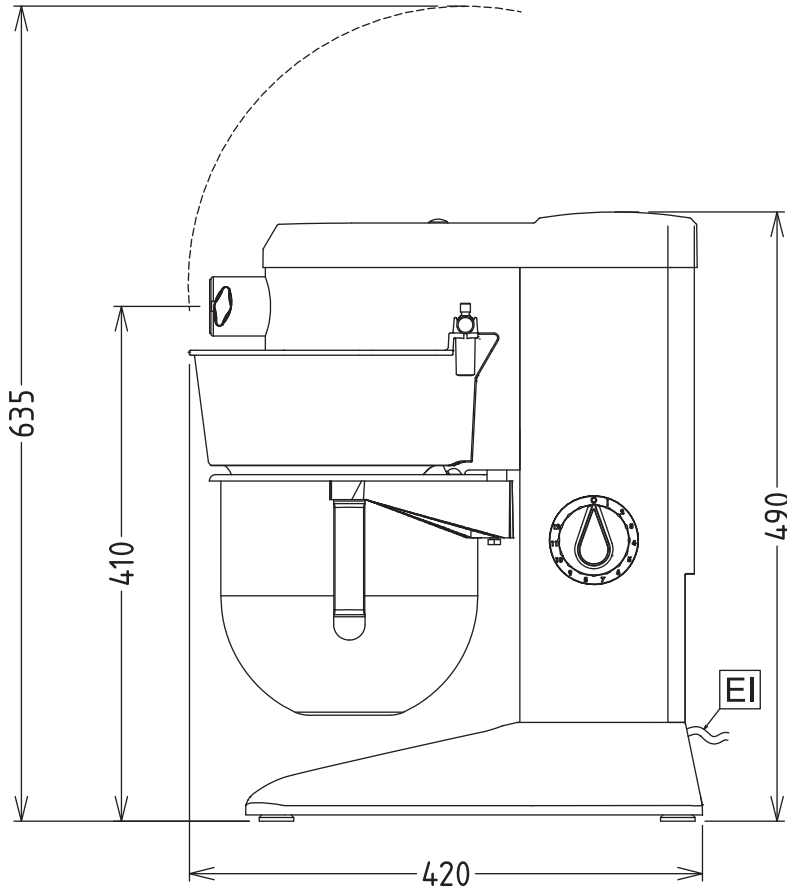

MAIN FEATURES

- Maximum capacity 1.5 kg (cold water paste 60% hydration).
- Suitable for 10-50 meals per service.
- Removable BPA-free wire safety screen.
- Electronic speed variator.
- Removable safety screen activates the raising and lowering of the bowl.
- Bowl detection device.
- Supplied with spiral hook, paddle and whisk.

BE5BYA, 600193
15-01-24 (14:22)

Subject to change without notice
For correct installation, refer to the installation manual

TECHNICAL DATA

BE5BYA, 600193, 15-01-24 (14:22)

Model Number Specific	BE5BYA
Voltage (V)	230
Phase	1
Frequency (Hz)	50/60
Loading (kW)	0,45
Fuse (A)	10
IP Class	55
Capacity (L)	5
Capacity (kg)	1,5
Width, net (mm)	265
Depth, net (mm)	420
Height, net (mm)	490
Weight, net (kg)	17
Weight, gross (kg)	19
Volume, net (m3)	0,09
Volume, gross (m3)	0,12
Connection Cable, length (m)	2
Plug type	Schuko
Attachment drive	Yes
Installation, type	Table top model
Mixer, type	Planetary
Noise level <(dB)	71,1

INCLUDED IN DELIVERY

Spiral hook, wire whisk, paddle (and mixing bowl 5 L).

Loipart AB (HQ), **Sweden**
Tel. +46 313 920 100, loipart@loipart.se

LMG Finland oy, **Finland**
+358 40 664 6680, lmg@lmg.fi

Loipart USA inc, **USA**
Tel. +1 954 530 5276, loipartusa@loipart.com

Loipart SEA Pte Ltd, **Singapore**
Tel. +65 674 99 100, contact@loipart.sg

Visit us at www.loipart.com

DIMENSIONS

Model: BE5BYA Rev. 1

SIDE

FRONT

TOP