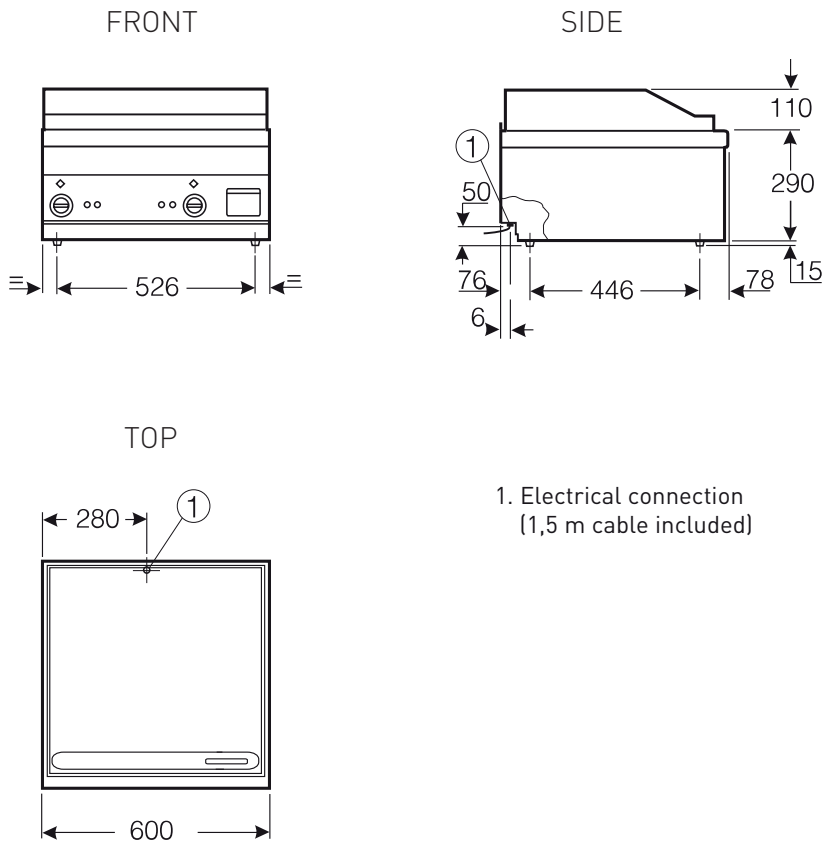

The griddles/grills are connected to the mains supply at the rear using the supplied 1.5 meter cable. The griddles/grills can be positioned with the rear directly against a fireproof wall. A stainless steel floor cabinet with adjustable legs, doors and drawers is also available. The floor cabinet can be fitted with guide racks and grid shelves for Gastro-Norm 1/1. For further specifications of the different models and optional extras.

## TECHNICAL DATA

FTR-6 ETSX, 1696091304, 27-09-22 (12:13)

<b>Model Number Specific</b>	FTR-6 ETSX
<b>Voltage (V)</b>	440
<b>Phase</b>	3
<b>Frequency (Hz)</b>	60
<b>Loading (kW)</b>	6
<b>Max Amps in Phase (A)</b>	13,5
<b>IP Class</b>	X5
<b>Width, net (mm)</b>	600
<b>Depth, net (mm)</b>	600
<b>Height, net (mm)</b>	415
<b>Weight, net (kg)</b>	54
<b>Weight, gross (kg)</b>	60
<b>Volume, net (m3)</b>	0,25
<b>Volume, gross (m3)</b>	0,33
<b>Connection Cable, lenght (m)</b>	0
<b>Plug type</b>	None
<b>Product brand</b>	Lotus
<b>Certifications</b>	CE
<b>Cooking surface, dimensions (mm)</b>	560x560
<b>Griddle/Grill, type</b>	Ribbed, Chrome plated
<b>Installation, type</b>	Top model

## DIMENSIONS

Model: 169601,169605,169606  
169607,169608,169609 Rev. 1

## SPECIFICATION

Model	Type	Frying plate	
		version	size mm
16 96 00	FTL4ETX	smooth	360 x 560
16 96 01	FTL6ETX		560 x 560
16 96 10	FTL8ETX		60 x 560
16 96 02	FTR4ETX	ribbed	360 x 560
16 96 06	FTR6ETX		560 x 560
16 96 05	FTLR6ETX	1/2 smooth and 1/2 ribbed	560 x 560
16 96 11	FTLR8ETX		760 x 560
16 96 03	FTL4ETSX	smooth chrome plated	360 x 560
16 96 07	FTL6ETSX		560 x 560
16 96 12	FTL8ETSX		760 x 560
16 96 04	FTR4ETSX	ribbed chrome plated	360 x 560
16 96 09	FTR6ETSX		560 x 560
16 96 08	FTLR6ETSX	1/2 smooth and 1/2 ribbed chrome plated	
16 99 33	FTLR8ETSX		760 x 560