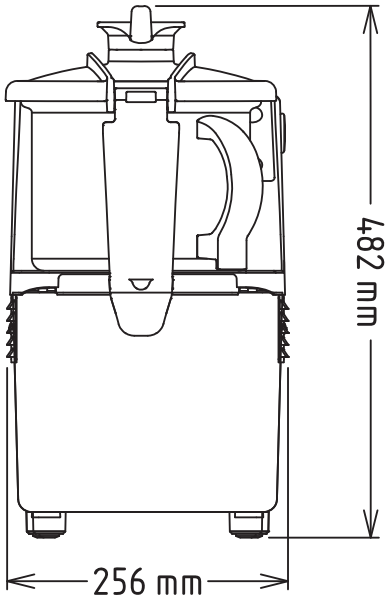

K55, 600510
15-01-24 (16:04)

TECHNICAL DATA

K55, 600510, 15-01-24 (16:04)

Model Number Specific	K55
Voltage (V)	230
Phase	1
Frequency (Hz)	50/60
Loading (kW)	1,3
Capacity (L)	5,5
Capacity (kg)	2,5
Width, net (mm)	256
Depth, net (mm)	415
Height, net (mm)	482
Weight, net (kg)	22
Weight, gross (kg)	26
Volume, net (m3)	0,05
Volume, gross (m3)	0,07
Connection Cable, length (m)	1,5
Plug type	Schuko

Visit us at www.loipart.com

DIMENSIONS

Model: K45 Rev. 1
K55

FRONT

SIDE

TOP