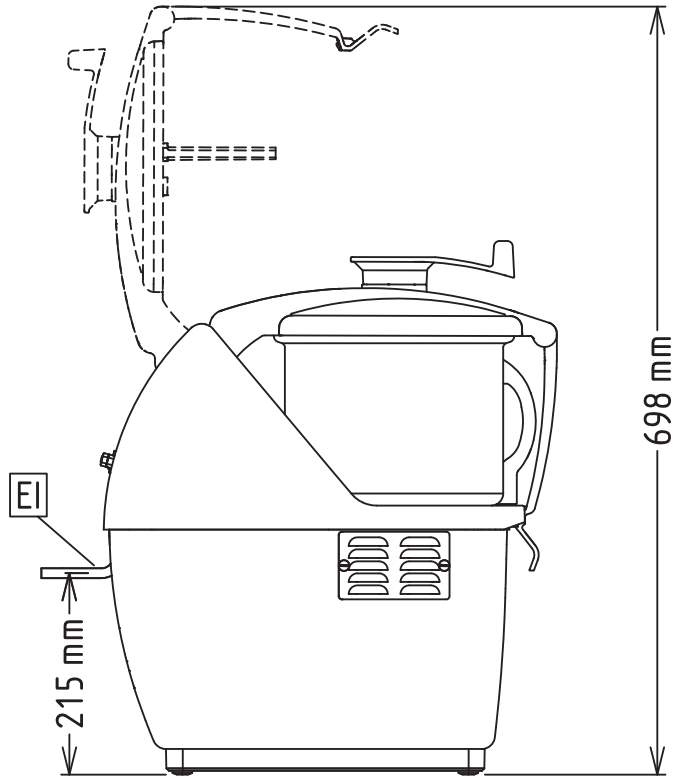

K55, 600510
15-01-24 (16:04)

TECHNICAL DATA

K55, 600510, 15-01-24 (16:04)

Model Number Specific	K55
Voltage (V)	230
Phase	1
Frequency (Hz)	50/60
Loading (kW)	1,3
Capacity (L)	5,5
Capacity (kg)	2,5
Width, net (mm)	256
Depth, net (mm)	415
Height, net (mm)	482
Weight, net (kg)	22
Weight, gross (kg)	26
Volume, net (m3)	0,05
Volume, gross (m3)	0,07
Connection Cable, length (m)	1,5
Plug type	Schuko

Visit us at www.loipart.com

DIMENSIONS

Model: K45 Rev. 1
K55

FRONT

SIDE

TOP