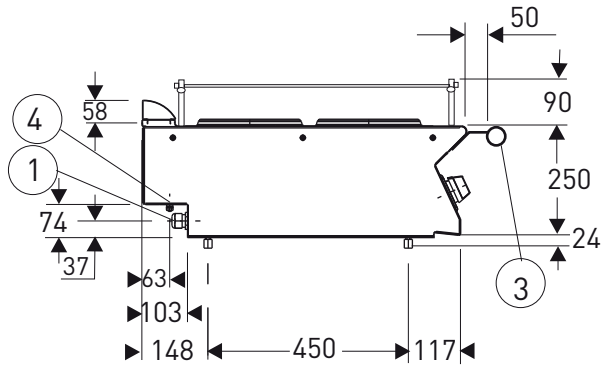

## TECHNICAL DATA

E7ECEH4R, 371015M60, 08-09-22 (09:28)

<b>Model Number Specific</b>	E7ECEH4R
<b>Voltage (V)</b>	440
<b>Phase</b>	3
<b>Frequency (Hz)</b>	50/60
<b>Loading (kW)</b>	10,4
<b>Max Amps in Phase (A)</b>	16
<b>IP Class</b>	X4
<b>Width, net (mm)</b>	800
<b>Depth, net (mm)</b>	730
<b>Height, net (mm)</b>	250
<b>Weight, net (kg)</b>	40
<b>Weight, gross (kg)</b>	48
<b>Volume, net (m3)</b>	0,43
<b>Volume, gross (m3)</b>	0,56
<b>Product brand</b>	Electrolux Professional
<b>Adapted for container sizes</b>	None
<b>Cast iron pan</b>	Yes
<b>Front rail, included</b>	Yes
<b>Hot plate diameter (mm)</b>	230
<b>Hot Plate loading (kW)</b>	2,6
<b>Hot plate, qty (pcs)</b>	4
<b>Hot plate, type</b>	Round
<b>Installation, type</b>	Table top model
<b>Noise level &lt;(dB)</b>	70
<b>Oven, included</b>	No
<b>Range, type</b>	Cast Iron
<b>Timer</b>	No
<b>Touch control</b>	No

# DIMENSIONS

Model: E7ECEH4R Rev. 1

FRONT

SIDE

TOP

- 1. Electrical connection
- 2. Rolling rack
- 3. Front hand rail
- 4. Equipotential screw