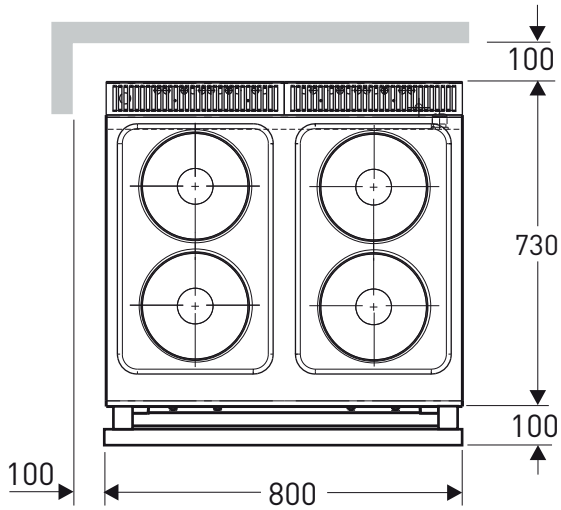

This cooking top is to be mounted on an open base cupboard, bridging support or cantilever system.

Four hermetically sealed 2.6kW cast-iron plates on a one-piece pressed 1.5 mm stainless steel worktop. The design of the control knob system guarantees against water infiltration. Right-angled side edges allow flush-fitting joints between units, eliminating gaps and possible dirt traps.

### MAIN FEATURES

- Four round 2.6kW cast-iron plates
- IPX 4 water protection
- All exterior panels in Stainless Steel with Scotch Brite finishing
- One-piece pressed 1.5 mm stainless steel worktop

E7ECEH4R, 371015M60

## TECHNICAL DATA

E7ECEH4R, 371015M60, 08-09-22 (09:28)

<b>Model Number Specific</b>	E7ECEH4R
<b>Voltage (V)</b>	440
<b>Phase</b>	3
<b>Frequency (Hz)</b>	50/60
<b>Loading (kW)</b>	10,4
<b>Max Amps in Phase (A)</b>	16
<b>IP Class</b>	X4
<b>Width, net (mm)</b>	800
<b>Depth, net (mm)</b>	730
<b>Height, net (mm)</b>	250
<b>Weight, net (kg)</b>	40
<b>Weight, gross (kg)</b>	48
<b>Volume, net (m3)</b>	0,43
<b>Volume, gross (m3)</b>	0,56
<b>Product brand</b>	Electrolux Professional
<b>Adapted for container sizes</b>	None
<b>Cast iron pan</b>	Yes
<b>Front rail, included</b>	Yes
<b>Hot plate diameter (mm)</b>	230
<b>Hot Plate loading (kW)</b>	2,6
<b>Hot plate, qty (pcs)</b>	4
<b>Hot plate, type</b>	Round
<b>Installation, type</b>	Table top model
<b>Noise level &lt;(dB)</b>	70
<b>Oven, included</b>	No
<b>Range, type</b>	Cast Iron
<b>Timer</b>	No
<b>Touch control</b>	No

# DIMENSIONS

Model: E7ECEH4R Rev. 1

FRONT

SIDE

TOP

- 1. Electrical connection
- 2. Rolling rack
- 3. Front hand rail
- 4. Equipotential screw