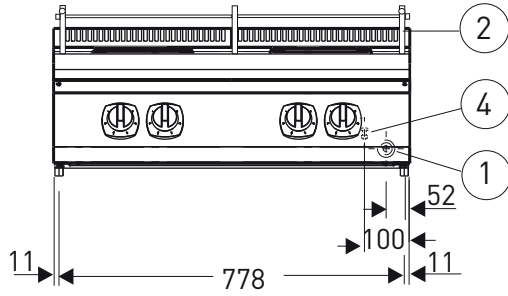

## TECHNICAL DATA

E7ECEH4R, 371015M60, 08-09-22 (09:28)

<b>Model Number Specific</b>	E7ECEH4R
<b>Voltage (V)</b>	440
<b>Phase</b>	3
<b>Frequency (Hz)</b>	50/60
<b>Loading (kW)</b>	10,4
<b>Max Amps in Phase (A)</b>	16
<b>IP Class</b>	X4
<b>Width, net (mm)</b>	800
<b>Depth, net (mm)</b>	730
<b>Height, net (mm)</b>	250
<b>Weight, net (kg)</b>	40
<b>Weight, gross (kg)</b>	48
<b>Volume, net (m3)</b>	0,43
<b>Volume, gross (m3)</b>	0,56
<b>Product brand</b>	Electrolux Professional
<b>Adapted for container sizes</b>	None
<b>Cast iron pan</b>	Yes
<b>Front rail, included</b>	Yes
<b>Hot plate diameter (mm)</b>	230
<b>Hot Plate loading (kW)</b>	2,6
<b>Hot plate, qty (pcs)</b>	4
<b>Hot plate, type</b>	Round
<b>Installation, type</b>	Table top model
<b>Noise level &lt;(dB)</b>	70
<b>Oven, included</b>	No
<b>Range, type</b>	Cast Iron
<b>Timer</b>	No
<b>Touch control</b>	No

## INCLUDED IN DELIVERY

- Rolling rack • Front hand rail 216047

Loipart AB (HQ), Sweden  
Tel. +46 313 920 100, loipart@loipart.se

LMG Finland oy, Finland  
+358 40 664 6680, lmg@lmg.fi

Loipart USA inc, USA  
Tel. +1 954 530 5276, loipartusa@loipart.com

# DIMENSIONS

Model: E7ECEH4R Rev. 1

FRONT

SIDE

TOP

- 1. Electrical connection
- 2. Rolling rack
- 3. Front hand rail
- 4. Equipotential screw