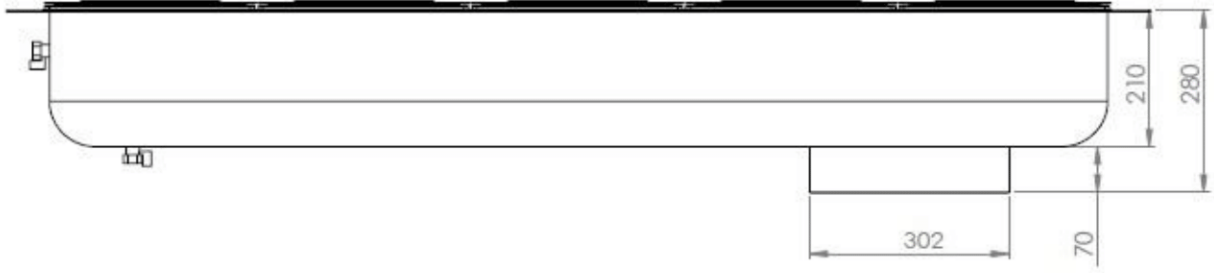

SICAK SERVİS ÜNİTESİ DROP IN HOT BAIN-MARIE UNIT

Model : 04060500

- ³⁵/₁₇ Bain marie 5x GN 1/1, depth 100mm
- ³⁵/₁₇ Outlet valve on the bottom of the basin
- ³⁵/₁₇ Thermostat controlled

TECHNICAL INFORMATION				
Size (WxDxH)	Capacity	Electric input	Phase	Power (Kw)
1730x635x150/220	5x GN 1/1	230V / 50-60Hz	Single	2,5

SICAK SERVİS ÜNİTESİ DROP IN HOT BAIN-MARIE UNIT

Area to be cut off for drop in bain marie unit.